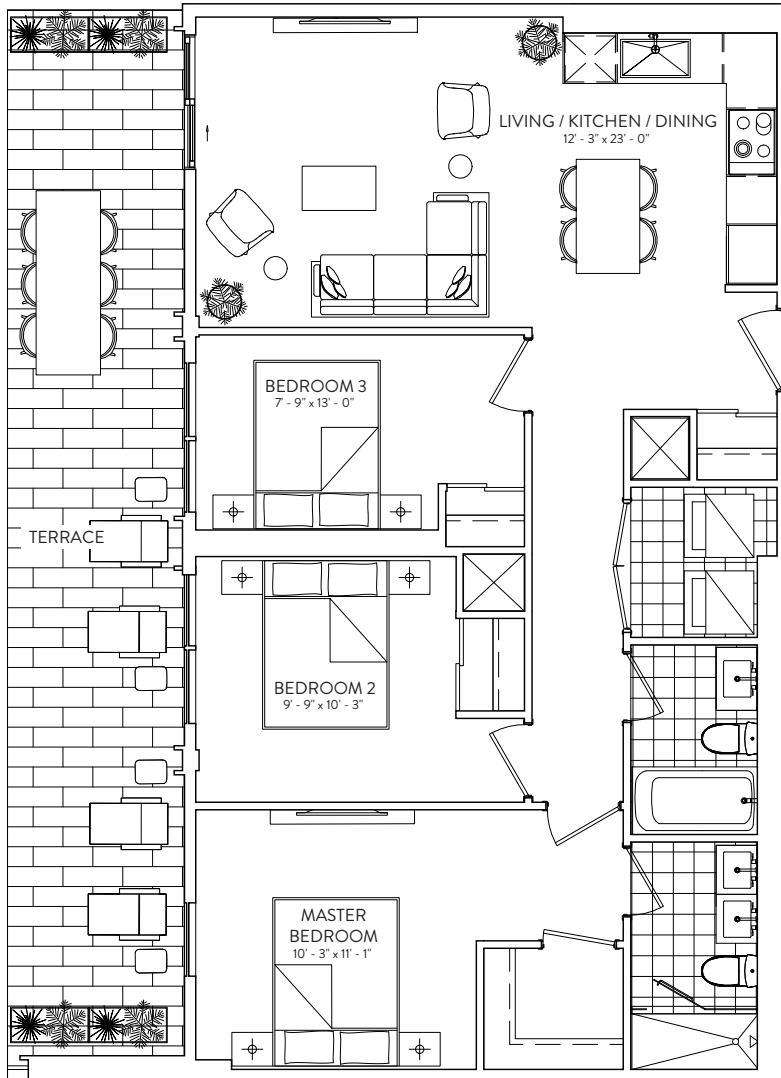

3B 1018 W

INTERIOR: 1018 SF | EXTERIOR: 269 SF | 3 BEDROOM | 2 BATHROOM

FLOOR 8